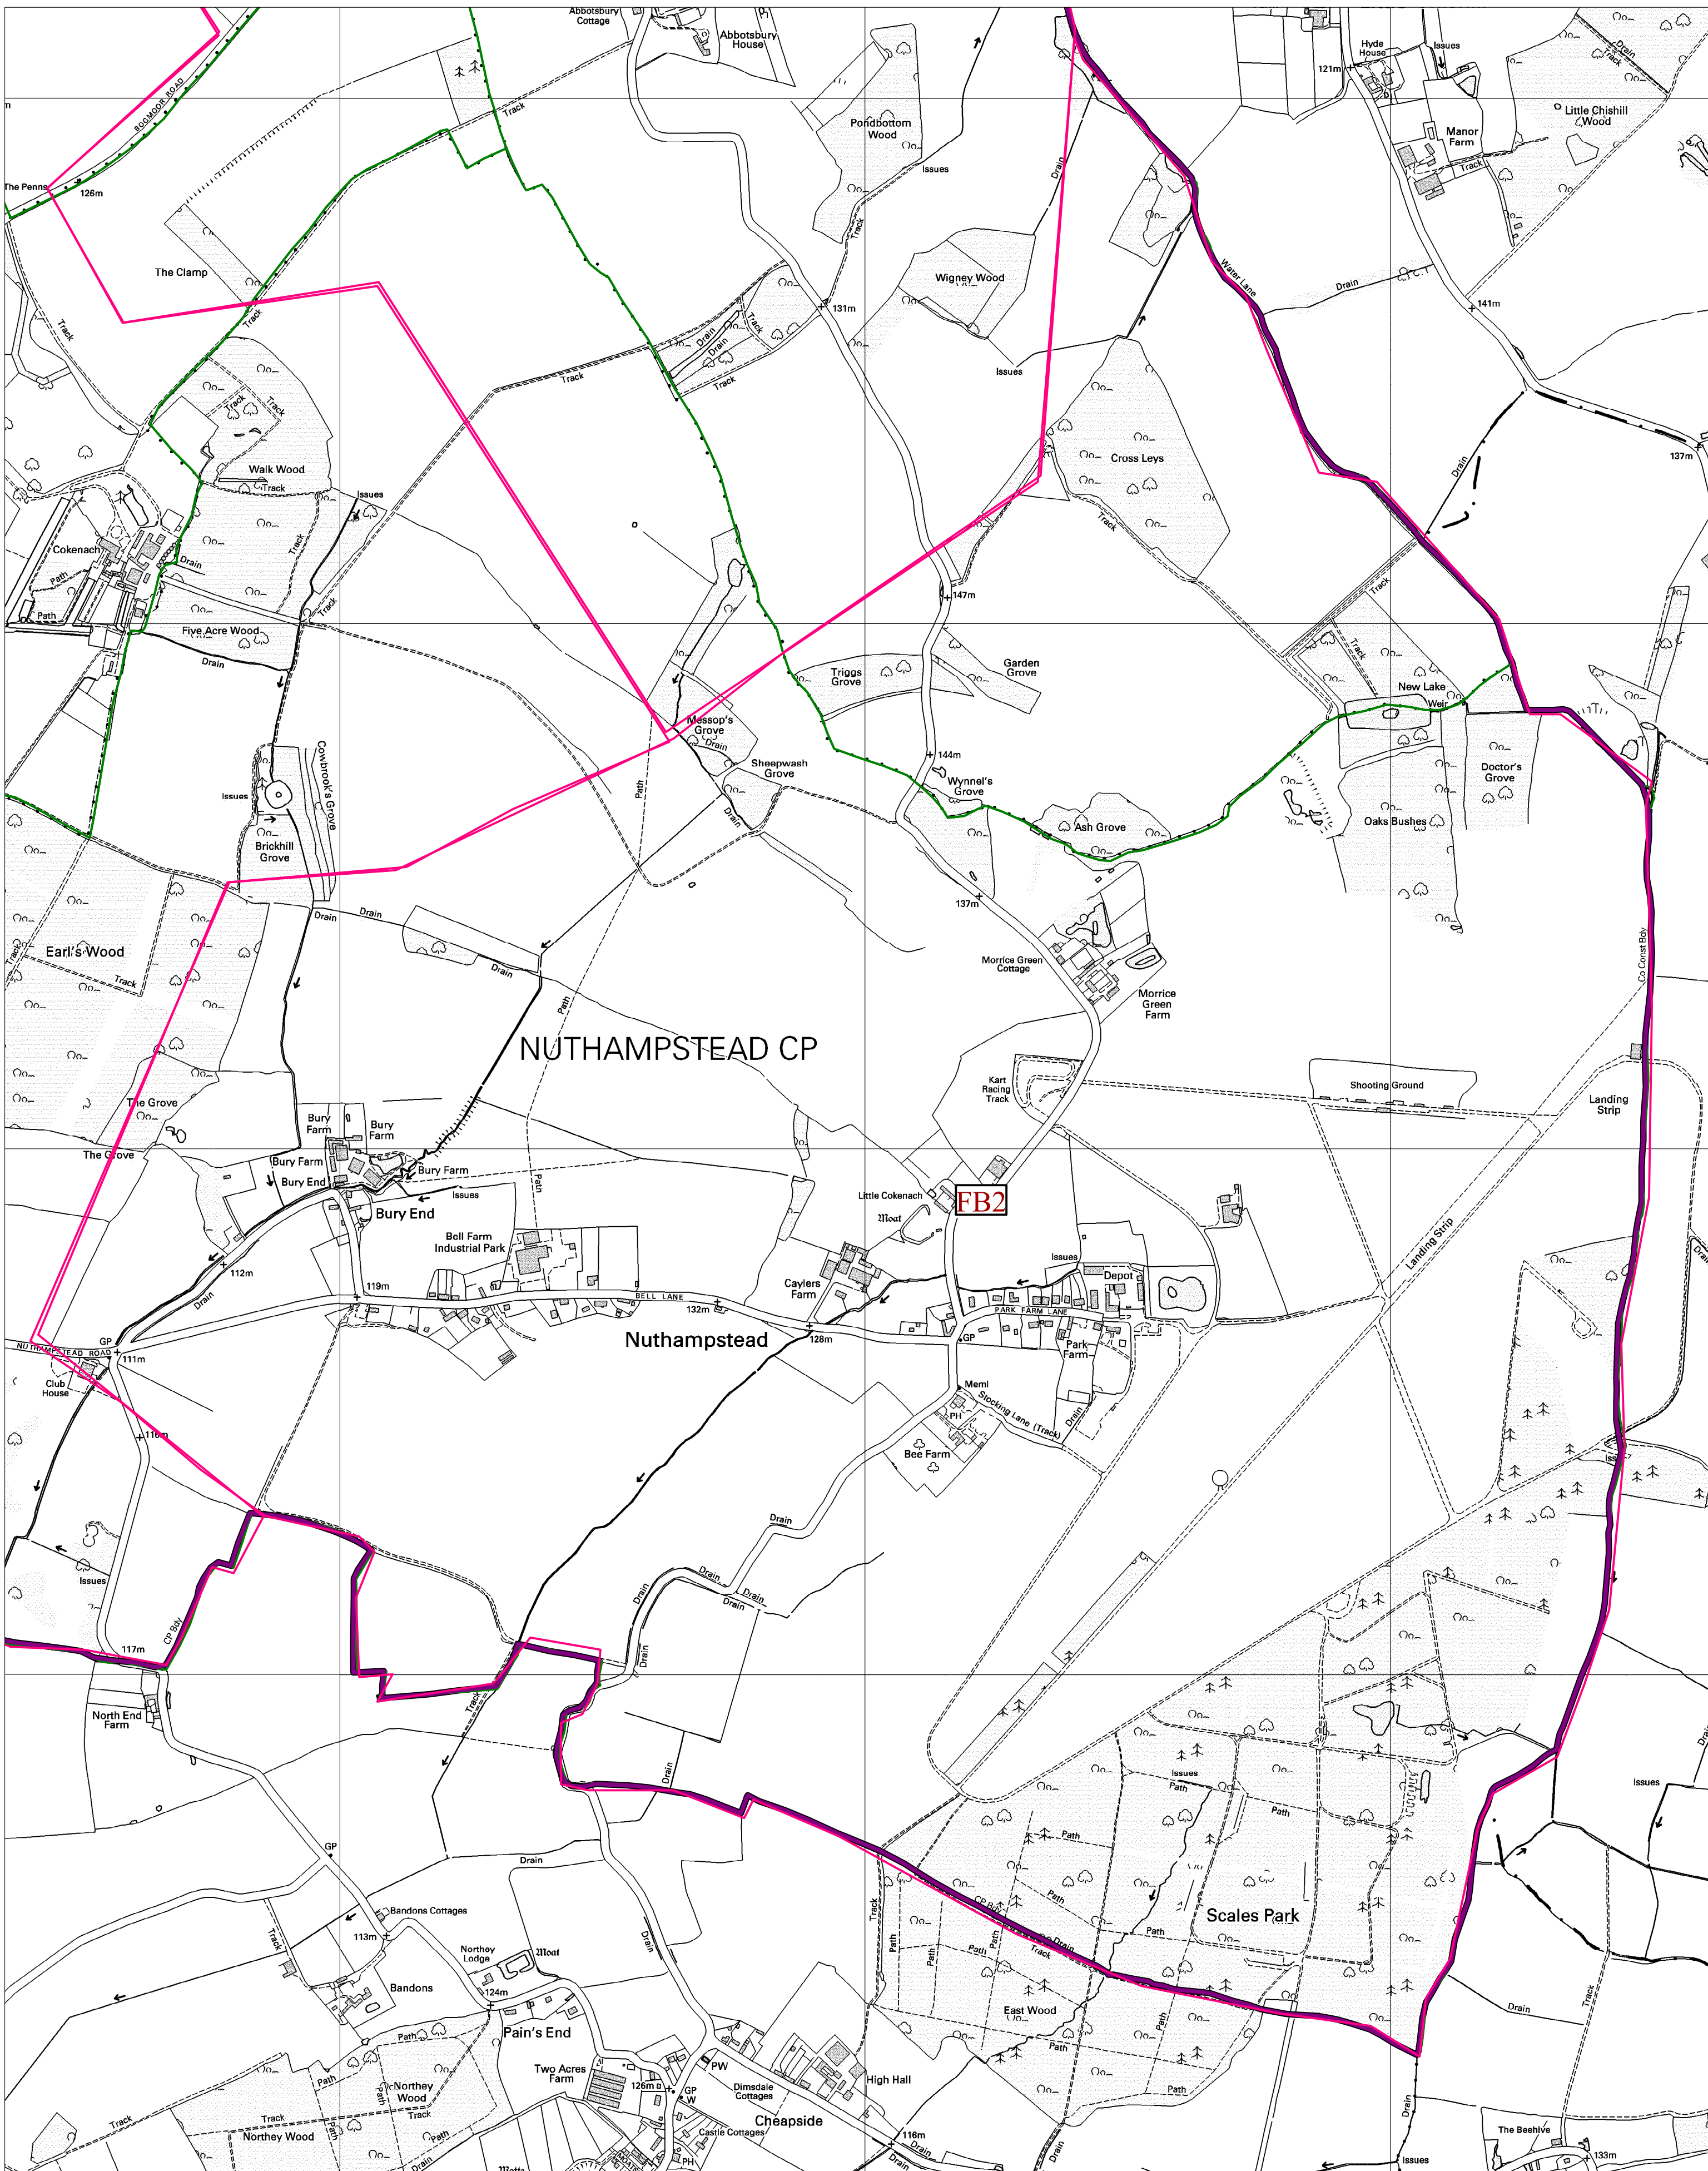

## Polling Area - FB2 - Nuthampstead

Scale: 1:?  
Date: 23:10:13